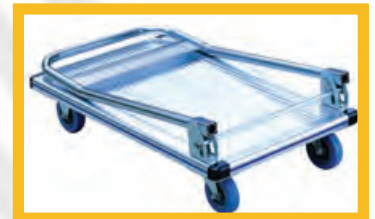

Sack Trucks

The Handling Equipment Shop

The premier name in materials handling...

WARRIOR Professional Folding Platform Truck

WARRIOR Professional WRTD1150 Folding Platform truck ideal for all aspects of logistics. Rugged but lightweight heavy duty design and fitted with non-marking rubber tyred wheels and castors. **WARRIOR** super lightweight WRBP150 aluminium folding and extendable platform truck. Original design offering extending platform for more flexible application.

- CE marked
- Ideal for all aspects of logistics
- Rugged but lightweight heavy duty design
- Fitted with non-marking rubber tyred wheels & castors

MODEL	WRTD1150	WRBP150	WRNP150
Brand	Warrior	Warrior	Warrior
Capacity kg	150	150	150
Platform Dimensions	740 x 480mm	500 x 420mm	750 x 470mm
Ext Platform L x W		710 x 420mm	
Handle Height	860mm		
Wheel Type	NM Rubber	Rubber	Rubber
Wheel Dia	Ø100	Ø100	Ø100
Weight kg	12.5	8	9

WRNP150

WARRIOR CE

All our products have a full 12 months ON SITE parts & labour warranty

12 MONTHS WARRANTY