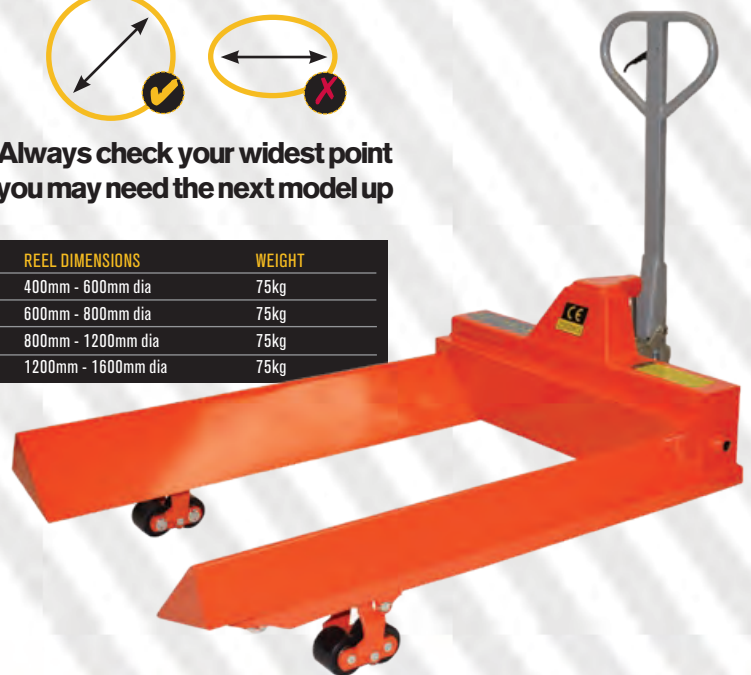

### WARRIOR Rough Terrain Pallet Truck

▶ Capacity	1200kg
▶ Load Centre	450mm
▶ Overall Width	1605mm
▶ Inside Straddle Width	1277mm
▶ Overall Length	1375mm
▶ Overall Height	1200mm
▶ Fork Length	860mm
▶ Adjustable Forks	212 - 735mm
▶ Fork Width	100mm
▶ Lowered Fork Height	63mm
▶ Lift Height	233
▶ Front Load Wheel	Ø 550 x 132mm
▶ Steering Wheel	Ø 265 x 80mm
▶ Weight	225kg

WARRIOR CE

The new **WARRIOR WRTT12** Rough Terrain Pallet Truck is ideal for outdoor applications where a conventional industrial truck just won't do! Mounted on large pneumatic tyred wheels all round, the truck just rides over undulating surfaces you find in some applications. With a capacity of 1200kg and an inside straddle width of 1277mm the **WRTT12** will handle most pallets. Ideal for garden centers, building sites, farmyards and all other rough terrain applications.

### WARRIOR Reel/Cylinder Carrier

- ▶ Greasing points
- ▶ Overload/pressure relief valve
- ▶ Ideal for handling paper reels, textile rolls & cable drums
- ▶ Tandem rollers
- ▶ Nylon steer wheels

Always check your widest point you may need the next model up

MODEL	BRAND	CAPACITY	FORK DIMENSIONS	REEL DIMENSIONS	WEIGHT
WR20R500	Warrior	2000kg	1220mm x 760mm	400mm - 600mm dia	75kg
WR20R700	Warrior	2000kg	1220mm x 850mm	600mm - 800mm dia	75kg
WR20R1000	Warrior	2000kg	1220mm x 1000mm	800mm - 1200mm dia	75kg
WR20R1500	Warrior	2000kg	1220mm x 1150mm	1200mm - 1600mm dia	75kg